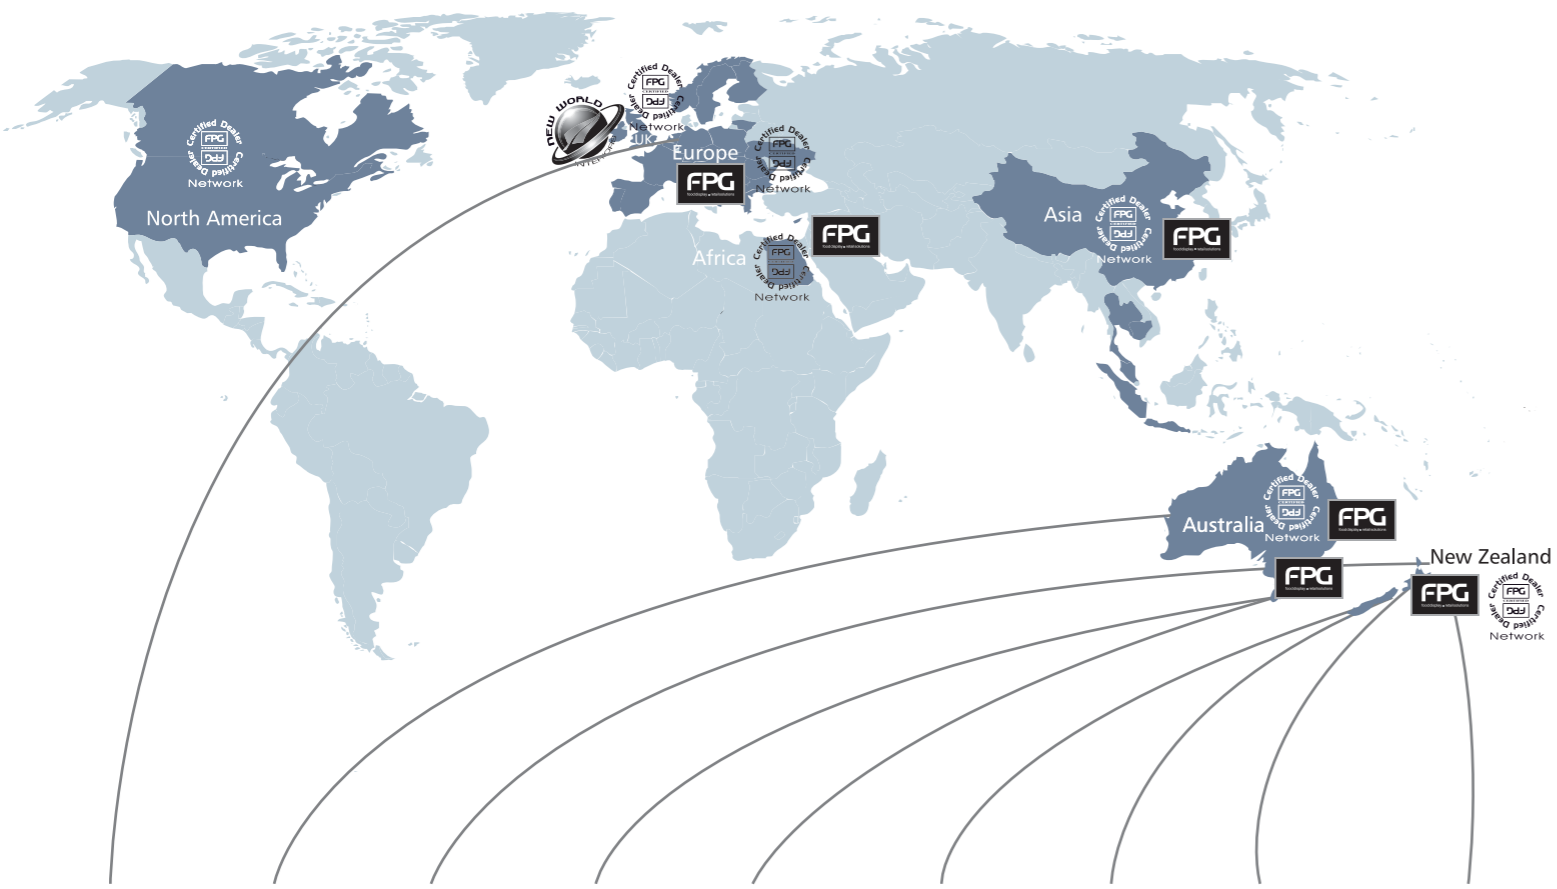

# Specialty Restaurants

Global Locations

Off-the-shelf innovation  
**Our standard range capabilities**

Purchasing from FPG's range of standard cabinets enables clients access to the latest innovations in cabinet design, engineering and technology at an affordable price.