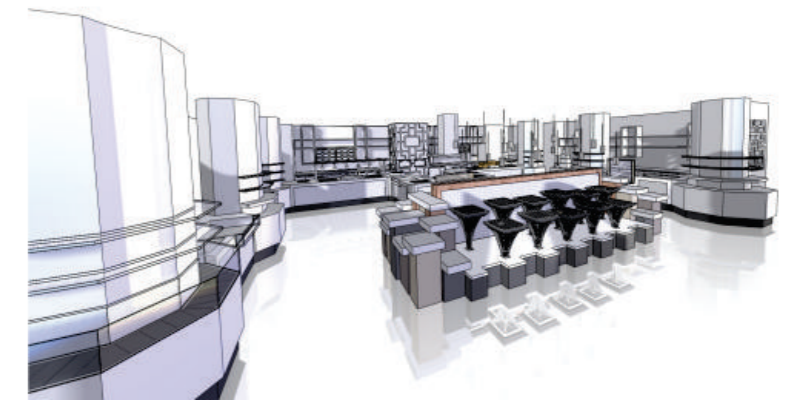

# Bespoke innovation Our bespoke capabilities

FPG design, engineer and manufacture bespoke, retail and food service equipment to world class standards.

All bespoke appliances are tested to international food safety standards.

Christchurch Casino

BESPOKE BUFFET RESTAURANT WITH GN DISPLAY UNITS

Salam Resort, Dubai

BESPOKE ALL DAY DINING WITH CUSTOM TEMPERATURE CONTROLLED FOOD DISPLAYS

V Fridge

CUSTOM OPEN FRONT V FRIDGE

Burger King Kiosk