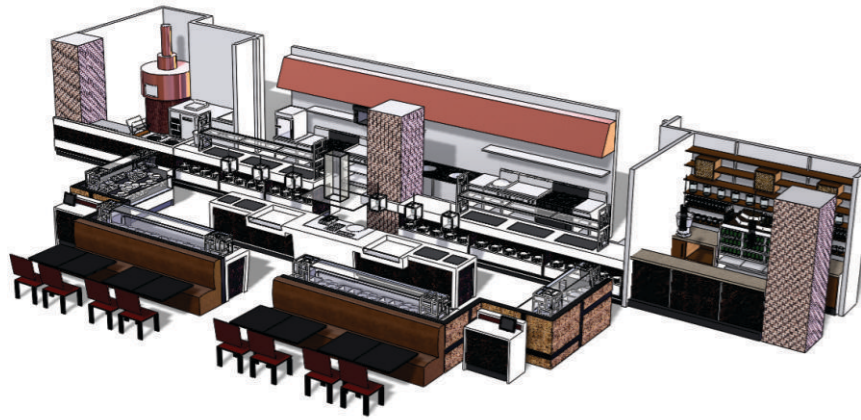

Burgundy Resturant & Tea Bar, Chennai

BESPOKE TEA BAR AND BEVERAGE DISPENSE